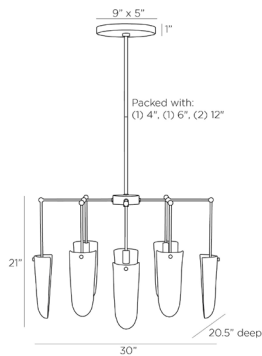

ARTERIOS

VALERIA CHANDELIER

DMC04
H: 26 IN, W: 30 IN, D: 20.5 IN
Clear Seedy
Contract Suitable As Is

Our luxe Valeria chandelier is fashioned in clear seedy glass, with a delicate, oval pipe framework in antique brass iron. Like glistening water droplets, shield-shaped shades cascade from each arm, casting warm ambient light as it passes through the textured glass. Finish will vary.

APPEARANCE

Material	Glass, Iron
Finish	Antique Brass
Finish Will Vary	true
Top Coat/Sealant	false

DIMENSIONS

Chandelier	H: 21 IN, W: 30 IN, D: 20.5 IN
Minimum Hanging Height	26 IN
Maximum Hanging Height	56 IN
Canopy	H: 1 IN, W: 9 IN, D: 5 IN

WIRING

	UL,EU,SA
Rating	Damp
Cord	7 FT, Clear/Silver, SVT
Socket	8, Type B - E12
Photographed Bulb	Clear Straight Tip Candelabra Bulb
Maximum Watt	60
Voltage	110-120 V

CERTIFICATIONS

Certifications	Mexico Australia, European Union, United Arab Emirates, United States, Canada
----------------	--

COMPLIANCY

UL/ETL	Yes
CB	Yes
RoHS	true

SHIPPING

Product Weight	19 LBS
Gross Weight 1	25.8 LBS
Shipping Box 1	H: 32.1 IN, L: 22 IN, W: 16.7 IN

REPLACEMENT PARTS

Replacement Part 1	PIPE-513
Replacement Part 1 Dim	(1) 4", (1) 6", (2) 12"
Replacement Part 2	CANOPY-637
Replacement Part 2 Dim	1" x 9" x 5"