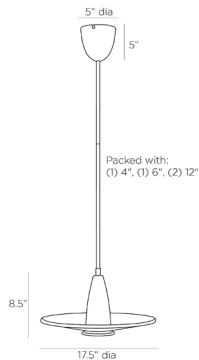

ARTERIOS

VASILI FLUSH MOUNT

DFC05
H: 14 IN, Dia: 17.50 IN
Clear Seedy
Contract Suitable As Is

Fashioned after midcentury Italian lighting, the Visili flush mount is created with an inverted, pan-shaped shade of clear seedy slump glass. Lustrous, opaque opal glass in a cone shape forms the housing for an LED bulb. A cupped canopy and shade detailing is created in antique brass finished iron. Finish will vary. Damp-rated, although limited covered outdoor conditions may affect finish.

APPEARANCE

Material	Glass, Iron
Material Type	Slump
Finish	Antique Brass, Opal
Finish Will Vary	true
Top Coat/Sealant	false

DIMENSIONS

Body	H: 8.5 IN, Dia: 17.50 IN
Minimum Hanging Height	14 IN
Maximum Hanging Height	48 IN
Canopy	H: 5 IN, Dia: 5.00 IN