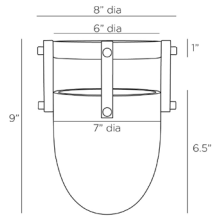

ARTERIO RS

TOREN FLUSH MOUNT

DFC04
H: 9 IN, Dia: 8.00 IN
White Alabaster
Contract Suitable As Is

An elegant and statement-making solution for small spaces, the Toren flush mount is brilliantly crafted in a domed, white alabaster shade suspended from a brawny frame of English bronze ironwork. Finish will vary. Damp-rated, although limited covered outdoor conditions may affect finish.

APPEARANCE

Material	Alabaster, Iron
Finish	English Bronze
Finish Will Vary	true
Top Coat/Sealant	true

DIMENSIONS

Canopy	7.00 H: 1 IN, Dia: 6.00 IN
--------	-------------------------------

WIRING

	UL,EU,SA
Rating	Damp
Cord	0.5 FT, Black/White, SVT
Socket	1, Type A - E26
Photographed Bulb	
Maximum Watt	60
Voltage	110-120 V

CERTIFICATIONS

Certifications	Mexico Australia, European Union, United Arab Emirates, United States, Canada
----------------	--

COMPLIANCY

UL/ETL	Yes
CB	Yes
RoHS	true

SHIPPING

Product Weight	6 LBS
Gross Weight 1	6.6 LBS
Shipping Box 1	H: 15.9 IN, L: 9.1 IN, W: 8.7 IN