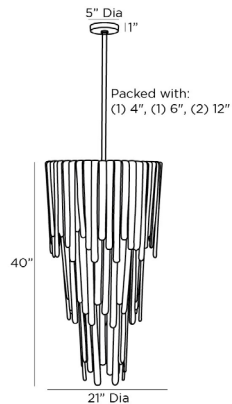

ARTERIOS

RAINE CHANDELIER

89662

H: 45 IN, Dia: 21.00 IN

Blue Smoke Luster Glass

Contract Suitable As Is

Our Raine chandelier was inspired by the vintage Murano glass lighting made popular in the '60s and '70s. The tear-drop silhouette is embellished with rounded layers of lustrous, blue smoke seedy glass, in staggered sizes, that fold over a tiered iron frame, which is finished in antique brass. The result is a dramatic and textural waterfall effect. The glass pieces can be removed to provide additional illumination if desired. Finish will vary. Damp-rated, although limited covered outdoor areas may affect finish.

APPEARANCE

Material	Glass, Iron
Material Type	Slump
Finish	Antique Brass, Blue Smoke Luster
Finish Will Vary	true
Top Coat/Sealant	false

DIMENSIONS

Chandelier	H: 40 IN, Dia: 21.00 IN
Minimum Hanging Height	45 IN
Maximum Hanging Height	75 IN
Canopy	H: 1 IN, Dia: 5.00 IN

WIRING

	UL,EU,SA
Rating	Damp
Cord	7 FT, Clear/Silver, SVT
Socket	7, Type B - E12
Maximum Watt	60
Voltage	110-120 V

CERTIFICATIONS

	Mexico
Certifications	United States, Canada

COMPLIANCY

UL/ETL	Yes
RoHS	true

SHIPPING

Product Weight	60 LBS
Gross Weight 1	75 LBS
Shipping Box 1	H: 23.25 IN, L: 23.25 IN, W: 30.5 IN

REPLACEMENT PARTS

Replacement Part 1	PIPE-226
Replacement Part 1 Dim	(1) 4", (1) 6", and (1) 12"
Replacement Part 2	CANOPY-470
Replacement Part 2 Dim	1" x 5"