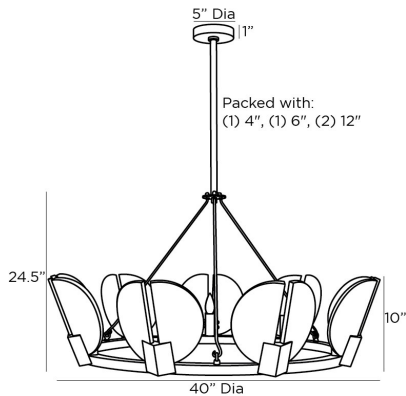

ARTERIOS

SIERRA CHANDELIER

89661

H: 24.5 IN, Dia: 40.00 IN

English Bronze, White Alabaster
Contract Suitable As Is

With Art Deco at the heart of its design, this evocative chandelier celebrates glamor and luxury. Our Sierra fixture is created in demi-lune-shaped slices of white alabaster, clamped together with decorative, English bronze fittings. The fan-shaped pieces encircle an English bronze frame. Finish will vary. Damp-rated, although limited covered outdoor areas may affect finish.

APPEARANCE

Material	Alabaster, Steel
Finish	English Bronze, White
Finish Will Vary	true
Top Coat/Sealant	true

DIMENSIONS

Chandelier	H: 10 IN, Dia: 40.00 IN
Minimum Hanging Height	24.5 IN
Maximum Hanging Height	54.5 IN
Canopy	H: 1 IN, Dia: 5.00 IN

WIRING

	UL,EU,SA
Rating	Damp
Certification Note	PENDING REVIEW
Cord	7 FT, Clear/Silver, SVT
Socket	9, Type B - E12
Photographed Bulb	Small Clear Tubular Bulb
Maximum Watt	8
Voltage	110-120 V

CERTIFICATIONS

	Mexico
Certifications	United States, Canada

COMPLIANCY

UL/ETL	Yes
RoHS	true

SHIPPING

Product Weight	35.5 LBS
Gross Weight 1	47 LBS
Shipping Box 1	H: 40 IN, L: 8.07 IN, W: 40.35 IN

REPLACEMENT PARTS

Replacement Part 1	PIPE-512
Replacement Part 1 Dim	(1) 4", (1) 6", and (1) 12"
Replacement Part 2	CANOPY-585
Replacement Part 2 Dim	1" x 5"