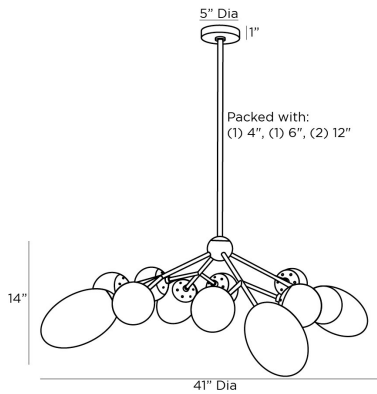

ARTERIOS

PANELLA CHANDELIER

89653

H: 19 IN, Dia: 41.00 IN

Brushed Brass, Mattle Swirl Glass

Contract Suitable As Is

Organic sphere - and ellipsoid - shaped shades, in matte swirl glass, cluster together like berries on the three-branch Panella chandelier. The dynamic fixture, which casts soft diffused light across a room, is created in a steel frame, finished in brushed brass steel. Finish will vary. Damp-rated, although limited covered outdoor areas may affect finish.

APPEARANCE

Material	Glass, Steel
Material Type	Matte
Finish	Brushed Brass, Swirl
Finish Will Vary	true
Top Coat/Sealant	true

DIMENSIONS

Chandelier	H: 14 IN, Dia: 41.00 IN
Minimum Hanging Height	19 IN
Maximum Hanging Height	49 IN
Canopy	H: 1 IN, Dia: 5.00 IN

WIRING

	UL,EU,SA
Rating	Damp
Cord	7 FT, Clear/Silver, SVT
Socket	12, Type B - E12
Maximum Watt	40
Voltage	110-120 V

CERTIFICATIONS

Certifications	Mexico Australia, European Union, United Arab Emirates, United States, Canada
----------------	--

COMPLIANCY

UL/ETL	Yes
CB	Yes
RoHS	true

SHIPPING

Product Weight	23 LBS
Gross Weight 1	31 LBS
Shipping Box 1	H: 28.15 IN, L: 18.11 IN, W: 30.91 IN

REPLACEMENT PARTS

Replacement Part 1	PIPE-504
Replacement Part 1 Dim	(1) 4", (1) 6", and (1) 12"
Replacement Part 2	CANOPY-590
Replacement Part 2 Dim	1" x 5"