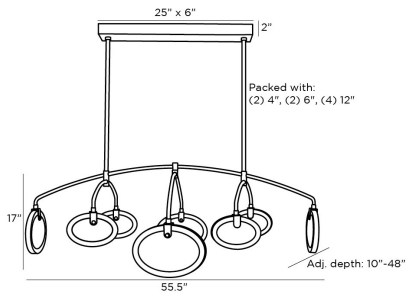

ARTERIOS

ROSABEL CHANDELIER

89651

H: 23 IN, W: 55.5 IN

Antique Brass, White Alabaster

Contract Suitable As Is

Mod, '60s-era mobile construction informs the design of the Rosabel chandelier. The inspired fixture is created with pivoting, flat-faced, white alabaster discs, encased in antique brass iron. Lustrous antique brass iron also forms the chandelier's linear suspension framework. Finish will vary. Integrated LED. Damp-rated, although limited covered outdoor areas may affect finish.

APPEARANCE

Material	Alabaster, Iron
Finish	Antique Brass, White
Finish Will Vary	true
Top Coat/Sealant	true

DIMENSIONS

Chandelier	H: 17 IN
Minimum Hanging Height	23 IN
Maximum Hanging Height	53 IN
Canopy	H: 2 IN, W: 25 IN, D: 6 IN

REPLACEMENT PARTS

Replacement Part 1	PIPE-513
Replacement Part 1 Dim	(1) 4", (1) 6", and (1) 12"

CONTRACT

Contract Suitable	true
-------------------	------