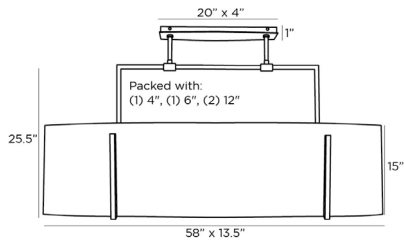

ARTERIOS

PRESLEY CHANDELIER

89649

H: 30.5 IN, W: 58 IN, D: 13.5 IN

White Linen

Contract Suitable As Is

In an inventive linear composition, the Presley is executed in an architectural framework of English bronze steel, which forms a cradle for the chandelier's canoe-shaped shade. The contrasting materials create a striking juxtaposition, and its crisp, white linen shade casts a soft glow. Damp-rated, although limited covered outdoor areas may affect finish.

APPEARANCE

Material	Linen, Steel
Finish	English Bronze, White
Top Coat/Sealant	false

DIMENSIONS

Chandelier	H: 25.5 IN, W: 58 IN, D: 13.5 IN
Minimum Hanging Height	30.5 IN
Maximum Hanging Height	49 IN
Canopy	H: 1 IN, W: 20 IN, D: 4 IN

WIRING

	UL,EU,SA
Rating	Damp
Cord	10 FT, Black, SVT
Socket	7, Type B - E12
Maximum Watt	60
Voltage	110-120 V

CERTIFICATIONS

	Mexico
Certifications	United States, Canada

COMPLIANCY

UL/ETL	Yes
RoHS	true

SHIPPING

Product Weight	25.94 LBS
Gross Weight 1	33.94 LBS
Shipping Box 1	H: 10 IN, L: 60 IN, W: 15 IN

REPLACEMENT PARTS

Replacement Part 1	PIPE-487
Replacement Part 1 Dim	(1) 4", (1) 6", and (1) 12"
Replacement Part 2	CANOPY-616
Replacement Part 2 Dim	1" x 5"