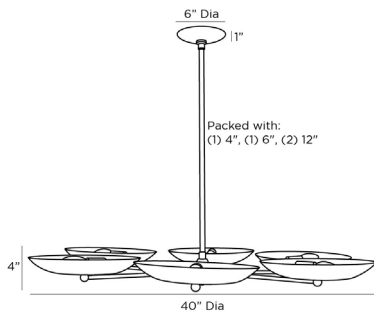

ARTERIOS

GRIFFITH CHANDELIER

89648

H: 11 IN, Dia: 40.00 IN
 Cadet Blue, Antique Brass
 Contract Suitable As Is

Inspired by the grand public spaces of the mid-century era, the architectural Griffith chandelier is designed in matte cadet blue shades with a contrasting antique brass steel frame. The fixture's upward-facing, dish-shaped plates diffuse light, creating a warm, even glow. Finish will vary. Damp-rated, although limited covered outdoor areas may affect finish.

APPEARANCE

Material Steel
 Finish Antique Brass, Cadet Blue
 Top Coat/Sealant true

DIMENSIONS

Chandelier H: 4 IN, Dia: 40.00 IN
 Minimum Hanging Height 11 IN
 Maximum Hanging Height 41 IN
 Canopy H: 1 IN, Dia: 6.00 IN

WIRING

Rating UL,EU,SA
 Cord Damp
 Cord 10 FT, Black/White, SVT
 Socket 6, Type B - E12
 Photographed Bulb Small Clear Tubular Bulb
 Maximum Watt 40
 Voltage 110-120 V

CERTIFICATIONS

Certifications Mexico
 Australia, United States, Canada

COMPLIANCY

UL/ETL Yes
 RoHS false

SHIPPING

Shipping Requirements Prop65
 Product Weight 12.46 LBS
 Gross Weight 1 20.46 LBS
 Shipping Box 1 H: 21 IN, L: 11.3 IN, W: 32 IN

REPLACEMENT PARTS

Replacement Part 1 PIPE-422
 Replacement Part 1 Dim (1) 4", (1) 6", and (1) 12"
 Replacement Part 2 CANOPY-618
 Replacement Part 2 Dim 1" x 5"