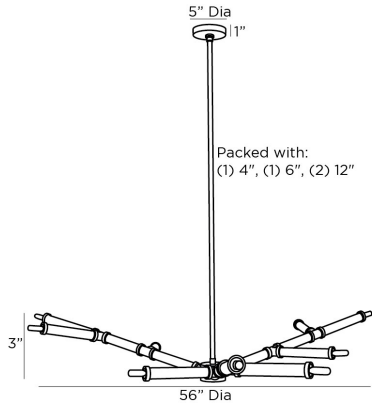

ARTERIO RS

PADEN CHANDELIER

89499
 H: 7 IN, Dia: 56.00 IN
 Charcoal Leather
 Contract Suitable As Is

In a sprawling form reminiscent of tree branches, the Paden is richly crafted with menswear-inspired materials and detailing. Each arm is dressed in visible, stitched charcoal leather, and English bronze steel detailing offers luxurious contrast. Finish will vary. Damp-rated, although limited covered outdoor areas may affect finish.

APPEARANCE

Material	Leather, Steel
Finish	Charcoal, English Bronze
Finish Will Vary	true
Top Coat/Sealant	false

DIMENSIONS

Chandelier	H: 3 IN, Dia: 56.00 IN
Minimum Hanging Height	7 IN
Maximum Hanging Height	37 IN
Canopy	H: 1 IN, Dia: 5.00 IN

WIRING

	UL,EU,SA
Rating	Damp
Certification Note	
Cord	10 FT, Black/White, SVT
Socket	9, Type B - E12
Photographed Bulb	Small Clear Tubular Bulb
Maximum Watt	40
Voltage	110-120 V

CERTIFICATIONS

	Mexico
Certifications	United States, Canada

COMPLIANCY

UL/ETL	Yes
RoHS	true

SHIPPING

Product Weight	18.6 LBS
Gross Weight 1	26.6 LBS
Shipping Box 1	H: 9 IN, L: 58 IN, W: 24 IN

REPLACEMENT PARTS

Replacement Part 1	PIPE-487
Replacement Part 1 Dim	(1) 4", (1) 6", and (1) 12"
Replacement Part 2	CANOPY-616
Replacement Part 2 Dim	1" x 5"