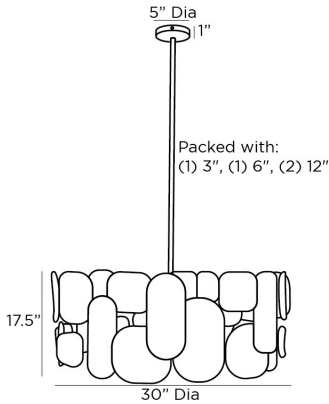

## RONALDO CHANDELIER

85038  
 H: 24.5 IN, Dia: 30.00 IN  
 Natural Rattan  
 Contract Suitable As Is

Earthy natural rattan is translated into an elevated drum-shade silhouette. Our Ronaldo is crafted in layers of pillowed forms, creating a sculptural effect. The accent radiates a warm glow as light filters through the basket-weave construction. Antique brass iron forms the chandelier's framework and pipes. Finish will vary.

### DIMENSIONS

Chandelier	H: 17.5 IN, Dia: 30.00 IN
Minimum Hanging Height	24.5 IN
Maximum Hanging Height	54.5 IN
Canopy	H: 1 IN, Dia: 5.00 IN

### WIRING

	UL,EU,SA
Rating	Indoor Only
Cord	10 FT, Clear/Silver, SVT
Socket	6, Type A - E26
Photographed Bulb	2" Frosted Globe Bulb
Maximum Watt	60
Voltage	110-120 V

### SHIPPING

Shipping Requirements	TruckShip
Product Weight	10 LBS
Gross Weight 1	18 LBS
Shipping Box 1	H: 33.5 IN, L: 33.5 IN, W: 14.2 IN