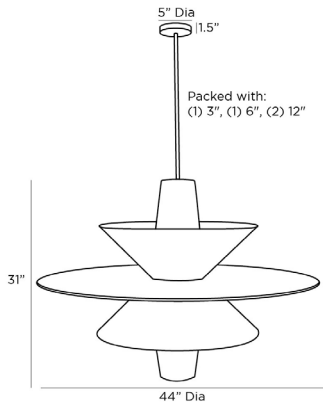

## SHAY CHANDELIER

85037  
H: 38 IN, Dia: 44.00 IN  
Natural Rattan  
Contract Suitable As Is

Our Shay chandelier exhibits a decidedly Eastern influence, specifically Japanese paper lanterns. Here, the idea is translated in natural raffia, as a dynamic tiered design. The fixture is detailed with an antique brass iron canopy and pipes. Finish will vary.

### DIMENSIONS

Chandelier	H: 31 IN, Dia: 44.00 IN
Minimum Hanging Height	38 IN
Maximum Hanging Height	68 IN
Canopy	H: 1 IN, Dia: 5.00 IN