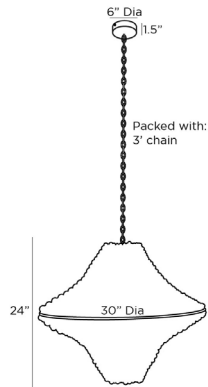

ARTERIOS

PARADISA CHANDELIER

85028
 H: 26.5 IN, Dia: 30.00 IN
 Black and Gray Ombre Coco Beads
 Contract Suitable As Is

The funnel-shaped Paradisa delivers breezy, coastal vibes wherever you call home. Black and gray abaca-wrapped, coconut wood beads are strategically placed to create an ombre effect. The charming chandelier is accented with a bronze iron chain. Finish will vary.

APPEARANCE

Material	Coconut, Iron
Material Type	
Finish	Black and Gray Ombre, Bronze
Finish Will Vary	true
Top Coat/Sealant	false

DIMENSIONS

Chandelier	H: 24 IN, Dia: 30.00 IN
Minimum Hanging Height	26.5 IN
Maximum Hanging Height	62.5 IN
Canopy	H: 1.5 IN, Dia: 6.00 IN

WIRING

	UL,EU,SA
Rating	Indoor Only
Cord	10 FT, Clear/Silver, SVT
Socket	3, Type A - E26
Maximum Watt	60
Voltage	110-120 V

CERTIFICATIONS

	Mexico
Certifications	United States, Canada

COMPLIANCY

UL/ETL	Yes
RoHS	true

SHIPPING

Product Weight	27.7 LBS
Gross Weight 1	35.7 LBS
Shipping Box 1	H: 32 IN, L: 32 IN, W: 26 IN

REPLACEMENT PARTS

Replacement Part 1	CHN-270
Replacement Part 1 Dim	3'
Replacement Part 2	CANOPY-602
Replacement Part 2 Dim	1" x 5" Bronze Canopy