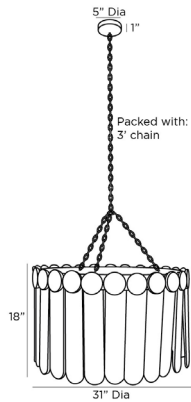

## ROMAN CHANDELIER

84075  
 H: 35 IN, Dia: 31.00 IN  
 Seedy Smoke Glass  
 Contract Suitable As Is

Designed in a shape reminiscent of a gladiator's skirt, the Roman chandelier commands any room it occupies. The impressive accent is created in smoke, textured seedy glass and adorned with cast brass medallions in a vintage brass finish. Finish will vary. Damp-rated, although limited covered outdoor areas may affect finish.

### DIMENSIONS

Chandelier	H: 18 IN, Dia: 31.00 IN
Minimum Hanging Height	35 IN
Maximum Hanging Height	71 IN
Canopy	H: 1 IN, Dia: 5.00 IN

### WIRING

	UL,EU,SA
Rating	Damp
Certification Note	PENDING REVIEW
Cord	10 FT, Clear/Silver, SVT
Socket	6, Type B - E12
Photographed Bulb	2" Clear Globe Bulb
Maximum Watt	40
Voltage	110-120 V

### REPLACEMENT PARTS

Replacement Part 1	CHN-268
Replacement Part 1 Dim	3'
Replacement Part 2	CANOPY-607
Replacement Part 2 Dim	1" x 5"