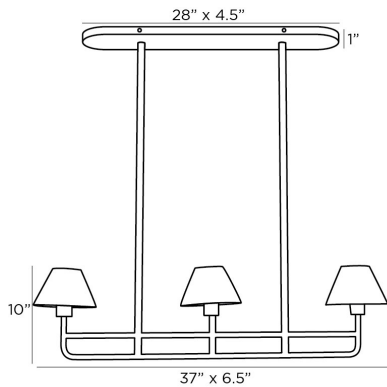

ARTERIOS

REMY CHANDELIER

84074
 H: 11 IN, W: 37 IN, D: 6.5 IN
 White Gesso
 Contract Suitable As Is

The sculptural Remy chandelier features a trio of shaded lights perched atop a horizontal arm like birds on a wire. The linear fixture is constructed entirely of hand-applied gesso over iron and imparts effortless style anywhere it hangs. Finish will vary. Damp-rated, although limited covered outdoor areas may affect finish.

APPEARANCE

Material	Iron
Finish	White Gesso
Finish Will Vary	true
Top Coat/Sealant	false

DIMENSIONS

Chandelier	H: 10 IN, W: 37 IN, D: 6.5 IN
Minimum Hanging Height	11 IN
Maximum Hanging Height	44 IN
Canopy	H: 1 IN, W: 28 IN, D: 4.5 IN

COMPLIANCY

UL/ETL	Yes
CB	Yes
RoHS	true

SHIPPING

Product Weight	24.8 LBS
Gross Weight 1	32.8 LBS
Shipping Box 1	H: 34.65 IN, L: 9.84 IN, W: 9.84 IN

REPLACEMENT PARTS

Replacement Part 1	PIPE-518
Replacement Part 1 Dim	(2) 3", (2) 6", (2) 12"
Replacement Part 2	CANOPY-606
Replacement Part 2 Dim	1" x 4.5" x 28"