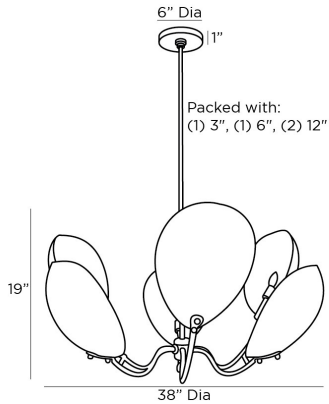

## SAVO CHANDELIER

84072  
H: 23 IN, Dia: 38.00 IN  
Bronze  
Contract Suitable As Is

Drawing upon mid-century lighting design, the Savo is created in bronze brass shell-shaped shades, lined in antique brass. The result is a dramatic and elegant contrast in finishes and reflection. The frame and pipes are constructed in antique brass. Damp-rated, although limited covered outdoor areas may affect finish.

### DIMENSIONS

Chandelier H: 19 IN, Dia: 38.00 IN  
Minimum Hanging Height 23 IN  
Maximum Hanging Height 53 IN  
Canopy H: 1 IN, Dia: 6.00 IN

### WIRING

Rating UL,EU,SA  
Cord Damp  
10 FT, Black, SVT  
Socket 6, Type B - E12  
Photographed Bulb Clear Bent Tip Candelabra Bulb  
Maximum Watt 40  
Voltage 110-120 V