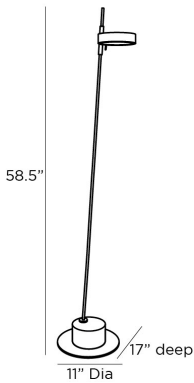

ARTERIOS

PARK FLOOR LAMP

79851
H: 58.5 IN, W: 11 IN, D: 17 IN
Bronze, Antique Brass
Contract Suitable As Is

The Park floor lamp imparts an apothecary sensibility with its lithe frame and geometric head. Created in high-contrast bronze and antique brass steel, the angled, LED task lamp is fitted with a clear acrylic diffuser and a pin for pivoting and directing light. The lamp sits on a white marble plinth base and features an antique brass metal shade. Finishes will vary.

APPEARANCE

Material Acrylic, Marble, Steel
Finish Antique Brass, Bronze, Frosted, White
Top Coat/Sealant true

DIMENSIONS

Shade 6.00
Side: 1.5 IN
Base H: 0.25 IN, Dia: 11.00 IN
Foot Print Dia: 11.00 IN

WIRING

3C,AE,AU,EU,SA,UK,UL
Rating Indoor Only
LED Color Temp 3000K
LED Lumens 1300
Certification Note PENDING REVIEW
Tilt Test 10 Degrees - AU
Cord 12 FT, Back of Lamp Base, Black Cloth, SPT-2
Socket 1, Black, Integrated LED
Switch Full Range Dimmer, On Line
Maximum Watt 15
Voltage 110-120 V