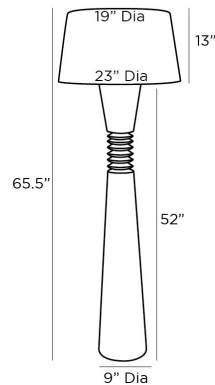

ARTERIOS

SEDONA FLOOR LAMP

76034-636
 H: 65.5 IN, Dia: 23.00 IN
 Cerused Oak
 Contract Suitable As Is

The turned-wood Sedona lamp exemplifies minimalism on maximalist scale. The cerused oak floor lamp is designed with a cinched, carved waist to create textural contrast. A polished nickel finial accessorizes the piece. The lamp is topped with an off-white, tapered linen shade lined in off-white cotton. Finish will vary.

APPEARANCE

Material	Cotton, Linen, Oak Wood, Steel
Finish	Cerused Oak, Off-White, Polished Nickel
Finish Will Vary	true
Top Coat/Sealant	true
Finial Description	Matching Wood
Finial Dimension	1" Sphere

DIMENSIONS

Shade	Top: 19.00 IN, Dia: 23.00 IN, Side: 13 IN
Body	H: 52 IN, Dia: 9.00 IN
Neck	H: 1 IN, Dia: 1.00 IN
Foot Print	Dia: 9.00 IN
Harp	9.5" Nickel IN

WIRING

Rating	3C,AE,AU,EU,SA,UK,UL
Tilt Test	Indoor Only
Cord	8 Degrees - UL
Socket	12 FT, Back of Lamp Base, Clear/Silver, SPT-2
Switch	1, Black, Type A - E26
Maximum Watt	3-Way Rotary, At Socket
Voltage	150
	110-120 V

CERTIFICATIONS

Certifications	Mexico United Arab Emirates, United Kingdom, United States, Canada
----------------	---

COMPLIANCY

UL/ETL	Yes
CB	Yes
RoHS	true

SHIPPING

Product Weight	46 LBS
Gross Weight 1	44.1 LBS
Gross Weight 2	5 LBS
Shipping Box 1	H: 12.25 IN, L: 12.25 IN, W: 68.5 IN
Shipping Box 2	H: 14 IN, L: 24 IN, W: 24 IN