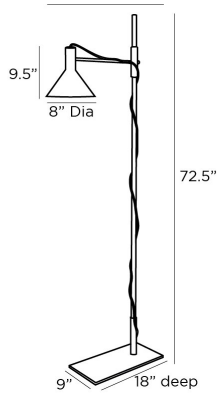

## SALEM FLOOR LAMP

76029  
 H: 72.5 IN, W: 9 IN, D: 24 IN  
 Textured Matte Charcoal Iron  
 Contract Suitable As Is

The Salem floor lamp, in textured, matte charcoal iron, is designed with a task-lamp profile with an industrial nod. The directional light features an intentionally exposed, black cloth cord, which can be artfully wrapped around the rod or left to simply hang straight. Finish will vary.

### DIMENSIONS

Shade	9.50 IN
Base	Top: 2.00 IN, Dia: 9.00 IN
Foot Print	H: 0.5 IN, W: 9 IN, D: 18 IN W: 9 IN, D: 18 IN

### WIRING

Rating	3C,AE,AU,EU,SA,UK,UL
Certification Note	Indoor Only
Tilt Test	10 Degrees - AU
Cord	12 FT, Black Cloth, Exits Neck, SPT-2
Socket	1, Clear, Type A - E26
Switch	On Line, On/Off Foot Switch
Maximum Watt	60
Voltage	110-120 V

### SHIPPING

Product Weight	25.5 LBS
Gross Weight 1	10 LBS
Gross Weight 2	5 LBS
Shipping Box 1	H: 75.59 IN, L: 2.76 IN, W: 2.76 IN
Shipping Box 2	H: 22.83 IN, L: 11.81 IN, W: 13.78 IN