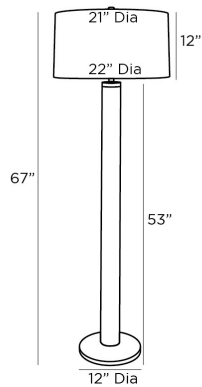

ARTERIOS

RUSSEL FLOOR LAMP

76026-693
 H: 67 IN, Dia: 22.00 IN
 Bone Suede, Bronze Iron
 Contract Suitable As Is

Embodying a soft, masculine simplicity, the Russel floor lamp is a handsome statement in any space. The luxurious lamp is designed in bone suede, which wraps the column base, and accented with a bronze iron base. The piece is finished with a matching suede finial and an off-white microfiber drum shade lined in off-white microfiber. Finish will vary.

APPEARANCE

	Off-White
Material	Iron, Microfiber, Suede
Finish	Bone, Bronze, Off-White
Finish Will Vary	true
Top Coat/Sealant	false
Finial Description	Leather Cylinder
Finial Dimension	2" x 1"

DIMENSIONS

Shade	Top: 21.00 IN, Dia: 22.00 IN, Side: 12 IN
Body	H: 53 IN, Dia: 4.00 IN
Base	H: 2 IN, Dia: 12.00 IN
Neck	H: 2 IN, Dia: 1.00 IN
Foot Print	Dia: 12.00 IN
Harp	10" Brass IN

WIRING

	3C,AE,AU,EU,SA,UK,UL
Rating	Indoor Only
Tilt Test	10 Degrees - AU
Cord	12 FT, Back of Lamp Base, Clear/Silver, SPT-2
Socket	1, Brass, Type A - E26
Switch	3-Way Rotary, At Socket
Maximum Watt	150
Voltage	110-120 V

CERTIFICATIONS

	Mexico
Certifications	Australia, United States, Canada

COMPLIANCY

UL/ETL	Yes
RoHS	false

SHIPPING

Shipping Requirements	Prop65
Product Weight	20 LBS
Gross Weight 1	25 LBS
Gross Weight 2	5 LBS
Shipping Box 1	H: 16 IN, L: 16 IN, W: 60 IN
Shipping Box 2	H: 13 IN, L: 23 IN, W: 23 IN