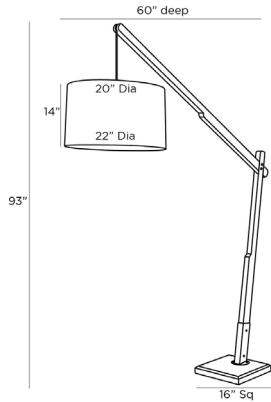

## SARSA FLOOR LAMP

75006-869  
H: 93 IN, W: 23 IN, D: 60 IN  
Ebony Teak, Travertine  
Contract Suitable As Is

Architectural brilliance is realized in this industrial-inspired floor lamp. The towering, fixed-angle Sarsa is constructed with an ebonized wood arm mounted onto a natural travertine base. A black cloth cord runs along the length of the piece, with suspension points at different heights. The extra length can be wrapped around the mounted anchor on the side. The lamp is fitted with an off-white linen drum shade with an off-white cotton lining and a dimmer switch. Finish will vary.

### DIMENSIONS

Shade	Top: 22.00 IN, Dia: 23.00 IN, Side: 14 IN
Foot Print	W: 16 IN, D: 16 IN

### WIRING

	3C,AE,AU,EU,SA,UK,UL
Rating	Indoor Only
Tilt Test	10 Degrees - AU
Cord	12 FT, Black Cloth, Exits Neck, SPT-2
Socket	1, Black, Type A - E26
Switch	Full Range Dimmer, On Line
Maximum Watt	150
Voltage	110-120 V