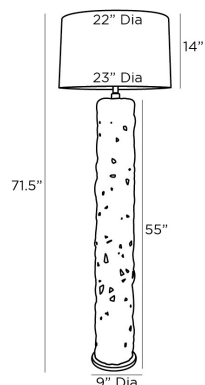

ARTERIOS

HORATIO FLOOR LAMP

75005-694
 H: 71.5 IN, Dia: 23.00 IN
 Palm Gray Rattan
 Contract Suitable As Is

In a tangle of palm gray rattan, the Horatio floor lamp looks to nature for inspiration—specifically, the birds' nest. The lamp's loose-basket-weave base is perched on palm gray rattan wrapped base and is accented with an antique brass spherical finial. An off-white drum shade lined in white cotton tops the piece. Finish will vary.

APPEARANCE

Material	Cotton, Linen, Rattan, Steel
Finish	Antique Brass, Off-White, Palm Gray, White
Finish Will Vary	true
Top Coat/Sealant	true
Finial Description	Antique Brass Sphere
Finial Dimension	1" Sphere

DIMENSIONS

Shade	Top: 22.00 IN, Dia: 23.00 IN, Side: 14 IN
Body	H: 55 IN, Dia: 8.00 IN
Base	H: 0.5 IN, Dia: 9.00 IN
Neck	H: 3 IN, Dia: 2.00 IN
Foot Print	Dia: 9.00 IN
Harp	12.5" Brass IN

WIRING

Rating	3C,AE,AU,EU,SA,UK,UL
Tilt Test	Indoor Only
Cord	8 Degrees - UL
Socket	12 FT, Back of Lamp Base, Clear/Silver, SPT-2
Switch	1, Brass, Type A - E26
Maximum Watt	3-Way Rotary, At Socket
Voltage	150
	110-120 V

CERTIFICATIONS

Certifications	Mexico Australia, United Arab Emirates, United Kingdom, United States, Canada
----------------	--

COMPLIANCY

UL/ETL	Yes
CB	Yes
RoHS	true

SHIPPING

Product Weight	14 LBS
Gross Weight 1	45 LBS
Gross Weight 2	5 LBS
Shipping Box 1	H: 64 IN, L: 15 IN, W: 15 IN
Shipping Box 2	H: 15 IN, L: 24 IN, W: 24 IN