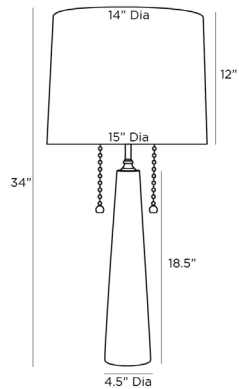

ARTERIOS

SIDNEY LAMP

49924-711
 H: 34 IN, Dia: 15.00 IN
 Black Marble, Antique Brass
 Contract Suitable As Is

This double-socket black marble and brass table lamp features a pair of decorative antique brass pull chains and a matching finial. The Sidney is topped with an off-white microfiber drum shade with rolled edges and an off-white cotton lining. Marble will vary.

APPEARANCE

Material	Cotton, Marble, Microfiber, Steel
Finish	Antique Brass, Black, Off-White
Finish Will Vary	true
Top Coat/Sealant	true
Finial Description	Bronze Sphere
Finial Dimension	1" Sphere

DIMENSIONS

Shade	Top: 14.00 IN, Dia: 15.00 IN, Side: 12 IN
Body	H: 18.5 IN, Dia: 4.50 IN
Neck	H: 5.75 IN, Dia: 0.75 IN
Foot Print	Dia: 4.50 IN

WIRING

	3C,AE,AU,EU,SA,UK,UL
Rating	Indoor Only
Tilt Test	10 Degrees - AU
Cord	10 FT, Back of Lamp Base, Black Cloth, SPT-2
Socket	2, Antique Brass, Type A - E26
Switch	At Socket, On/Off Pull Chain
Maximum Watt	60
Voltage	110-120 V

CERTIFICATIONS

Certifications	Mexico Australia, United Arab Emirates, United Kingdom, United States, Canada
----------------	--

COMPLIANCY

UL/ETL	Yes
CB	Yes
RoHS	true

SHIPPING

Product Weight	18 LBS
Gross Weight 1	20 LBS
Gross Weight 2	5 LBS
Shipping Box 1	H: 11.75 IN, L: 9.25 IN, W: 31.5 IN
Shipping Box 2	H: 13 IN, L: 16 IN, W: 16 IN