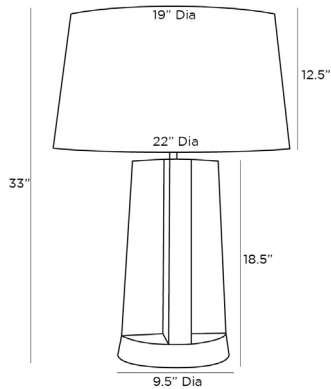

ARTERIOS

RIVERTON LAMP

49894-689
H: 33 IN, Dia: 22.00 IN
Ivory Riverstone Composite
Contract Suitable As Is

Imagined in a plus-sign shape, the Riverton is created in ivory riverstone composite with a textured finish on its recessed surfaces. The geometric table lamp, at home in modern or traditional interiors, is finished with matching riverstone finial and a tapered off-white cotton shade lined in off-white cotton.

APPEARANCE

Material	Cotton, Riverstone, Steel
Finish	Antique Brass, Ivory, Off-White
Finish Will Vary	true
Top Coat/Sealant	true
Finial Description	Decorative Riverstone to match
Finial Dimension	2" x 1"

DIMENSIONS

Shade	Top: 19.00 IN, Dia: 22.00 IN, Side: 12.5 IN
Body	H: 18.5 IN, Dia: 9.50 IN
Neck	H: 2 IN, Dia: 0.50 IN
Foot Print	Dia: 9.50 IN
Harp	10" Brass IN

WIRING

	3C,AE,AU,EU,SA,UK,UL
Rating	Indoor Only
Tilt Test	10 Degrees - AU
Cord	10 FT, Back of Lamp Base, SPT-2, Taupe Fabric
Socket	1, Brass, Type A - E26
Switch	3-Way Rotary, At Socket
Maximum Watt	150
Voltage	110-120 V