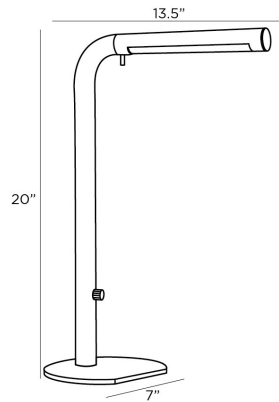

ARTERIOS

SADIE LAMP

49541
H: 20 IN, W: 13.5 IN, D: 7 IN
English Bronze
Contract Suitable As Is

Our Sadie lamp makes a sleek illuminator for any office space. The streamlined task lamp is created in rich English bronze steel with a white acrylic diffuser. The LED-integrated lamp is fitted with a pin detail, allowing it to swivel and direct light precisely where you need it.

APPEARANCE

Material Acrylic, Steel
Finish English Bronze, White
Top Coat/Sealant true

DIMENSIONS

Body W: 1.5 IN
Base H: 0.25 IN, W: 7 IN, D: 7 IN
Foot Print W: 7 IN, D: 7 IN

WIRING

Rating 3C,AE,AU,EU,SA,UK,UL
Indoor Only
LED Color Temp 3000K
LED Lumens 1392
Certification Note PENDING REVIEW
Tilt Test 10 Degrees - AU
Cord 10 FT, Back of Lamp Base, Black Cloth, SPT-2
Socket 1, English Bronze, Integrated LED
Switch Full Range Dimmer, On Body
Maximum Watt 9
Voltage 110-120 V
LED Lifespan 20,000

CERTIFICATIONS

Certifications Mexico
United States, Canada

COMPLIANCY

UL/ETL Yes
RoHS true

SHIPPING

Product Weight 5 LBS
Gross Weight 1 10 LBS
Shipping Box 1 H: 22.2 IN, L: 14.6 IN, W: 4.33 IN

ADDITIONAL INFO