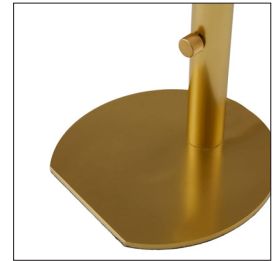

## SADIE LAMP

49540  
H: 20 IN, W: 13.5 IN, D: 7 IN  
Antique Brass  
Contract Suitable As Is

Our Sadie lamp makes a sleek illuminator for any office space. The streamlined task lamp is created in antique brass steel with a white acrylic diffuser. The LED-integrated lamp is fitted with a pin detail, allowing it to swivel and direct light precisely where you need it.

### APPEARANCE

Material Acrylic, Steel  
Finish Antique Brass, White  
Top Coat/Sealant true

### DIMENSIONS

Body W: 1.5 IN  
Base H: 0.25 IN, W: 7 IN, D: 7 IN  
Foot Print W: 7 IN, D: 7 IN