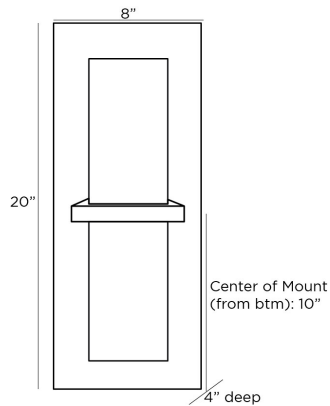

ARTERIOS

REDMOND SCONCE

49524
H: 20 IN, W: 8 IN, D: 4 IN
English Bronze, White Alabaster
Contract Suitable As Is

With a design fashioned to resemble a jewelry setting, our faceted, white alabaster Redmond sconce creates an organic glow through the natural stone. The alabaster shade is mounted to a plate of English bronze iron and accented with a matching decorative metal band. Finish will vary. Damp-rated, although limited covered outdoor areas may affect finish.

APPEARANCE

Material	Alabaster, Iron
Finish	English Bronze, White
Finish Will Vary	true
Top Coat/Sealant	true

DIMENSIONS

Center Of Mount From Btm	10 IN
Backplate	H: 20 IN, W: 8 IN, D: 0.25 IN
Mount	H: 19.5 IN, W: 7.5 IN

WIRING

	UL,EU,SA
Rating	Damp
Certification Note	PENDING REVIEW
Cord	0.5 FT, Black/White, SVT
Socket	2, Type B - E12
Maximum Watt	8
Voltage	110-120 V

CERTIFICATIONS

	Mexico
Certifications	United States, Canada

COMPLIANCY

UL/ETL	Yes
RoHS	true

SHIPPING

Product Weight	10.5 LBS
Gross Weight 1	14.5 LBS
Shipping Box 1	H: 22 IN, L: 10.25 IN, W: 7.7 IN

ADDITIONAL INFO

Features	ADA
----------	-----

CONTRACT

Contract Suitable	true
-------------------	------