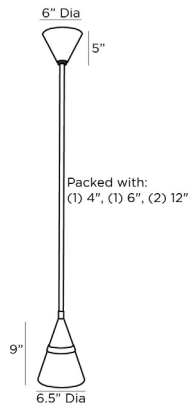

ARTERIOS

RAI PENDANT

49523
 H: 18 IN, Dia: 6.50 IN
 Antique Brass
 Contract Suitable As Is

As a singular accent or lined up in multiples, the lithe Rai pendant is an elegant illuminator. The streamlined piece is designed with an alabaster cone shade that casts a soft glow. A shade canopy, in antique-brass-finished steel, mimic the pendant's cone-shaped shade. Finish will vary. Damp-rated, although limited covered outdoor areas may affect finish.

APPEARANCE

| | |
|------------------|----------------------|
| Material | Alabaster, Steel |
| Finish | Antique Brass, White |
| Finish Will Vary | true |
| Top Coat/Sealant | true |

DIMENSIONS

| | |
|------------------------|-----------------------|
| Pendant | H: 9 IN, Dia: 6.50 IN |
| Minimum Hanging Height | 18 IN |
| Maximum Hanging Height | 48 IN |
| Canopy | H: 5 IN, Dia: 6.00 IN |

WIRING

| | |
|--------------------|-------------------------|
| | UL,EU,SA |
| Rating | Damp |
| Certification Note | |
| Cord | 7 FT, Clear/Silver, SVT |
| Socket | 1, Type B - E12 |
| Maximum Watt | 8 |
| Voltage | 110-120 V |

REPLACEMENT PARTS

| | |
|------------------------|-------------------------|
| Replacement Part 1 | CANOPY-605 |
| Replacement Part 1 Dim | 4" x 5.5" |
| Replacement Part 2 | PIPE-504 |
| Replacement Part 2 Dim | (1) 4", (1) 6", (1) 12" |