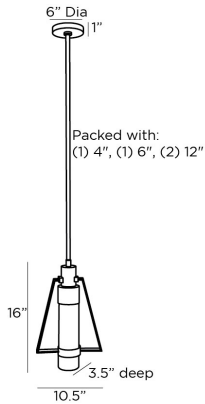

ARTERIOS

ROZUKO PENDANT

49518
H: 21 IN, W: 10.5 IN, D: 3.5 IN
White Alabaster, Bronze
Contract Suitable As Is

Our angular Rozuko pendant begins at the center with a cylindrical, white alabaster shade, emitting an elegant glow through the stone and supported by an architectural framework of steel, in English bronze. Finish will vary. Damp-rated, although limited covered outdoor areas may affect finish.

APPEARANCE

Material	Alabaster, Steel
Finish	English Bronze, White
Finish Will Vary	true
Top Coat/Sealant	true

DIMENSIONS

Pendant	H: 16 IN, W: 10.5 IN, D: 3.5 IN
Minimum Hanging Height	21 IN
Maximum Hanging Height	51 IN
Canopy	H: 1 IN, Dia: 5.00 IN

WIRING

Rating	UL,EU,SA
Certification Note	Damp
Cord	7 FT, Clear/Silver, SVT
Socket	1, Type B - E12
Maximum Watt	8
Voltage	110-120 V

CERTIFICATIONS

Certifications	Mexico United States, Canada
----------------	---------------------------------

COMPLIANCY

UL/ETL	Yes
RoHS	true

SHIPPING

Product Weight	8.7 LBS
Gross Weight 1	13.7 LBS
Shipping Box 1	H: 18.11 IN, L: 16.14 IN, W: 6.7 IN

REPLACEMENT PARTS

Replacement Part 1	PIPE-240
Replacement Part 1 Dim	(1) 4", (1) 6", and (1) 12"
Replacement Part 2	CANOPY-510
Replacement Part 2 Dim	1" x 5"