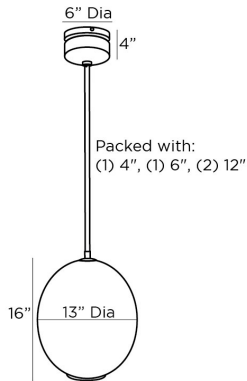

ARTERIO RS

SOMERVILLE PENDANT

49516
H: 24 IN, Dia: 13.00 IN
Opal Glass
Contract Suitable As Is

Striking in its simplicity, the egg-shaped Somerville pendent features an opal glass accent below the canopy, with a contrasting antique brass steel pipes and rim accent. Damp-rated, although limited covered outdoor areas may affect finish.

APPEARANCE

Material Glass, Steel
Finish Antique Brass, Opal
Top Coat/Sealant false

DIMENSIONS

Pendant H: 16 IN, Dia: 13.00 IN
Minimum Hanging Height 24 IN
Maximum Hanging Height 54 IN
Canopy H: 4 IN, Dia: 6.00 IN

WIRING

Rating UL,EU,SA
Cord Damp
Socket 7 FT, Clear/Silver, SVT
Maximum Watt 1, Type A - E26
Voltage 100
110-120 V

CERTIFICATIONS

Certifications Mexico
Australia, European Union, United Arab Emirates, United States, Canada

COMPLIANCY

UL/ETL Yes
CB Yes
RoHS true

SHIPPING

Product Weight 8.6 LBS
Gross Weight 1 13.6 LBS
Shipping Box 1 H: 15.55 IN, L: 15.55 IN, W: 26.97 IN

REPLACEMENT PARTS

Replacement Part 1 PIPE-504
Replacement Part 1 Dim Antique Brass Ext (1) 4", (1) 6", (1) 12"
Replacement Part 2 CANOPY-603
Replacement Part 2 Dim 4" x 6"