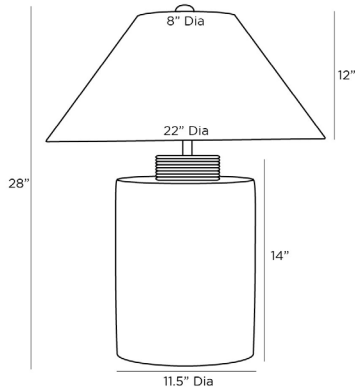

ARTERIOS

SAMALA LAMP

45208-671
H: 28 IN, Dia: 22.00 IN
Tuscan Wash Terracotta
Contract Suitable As Is

With its jar-shaped silhouette, the Samala lamp is an earthy and elegant addition to the home. The large-scale table lamp is created in a distressed, Tuscan-washed terracotta, for a found-object sensibility. The lamp is accented with a matching terracotta finial and a tapered, ivory microfiber shade with off-white cotton lining. Finish will vary.

APPEARANCE

Material	Brass, Microfiber, Terracotta
Finish	Dark Antique Brass, Ivory, Off-White, Tuscan Wash
Finish Will Vary	true
Top Coat/Sealant	false
Finial Description	Terracotta to match
Finial Dimension	2" Sphere

DIMENSIONS

Shade	Top: 8.00 IN, Dia: 22.00 IN, Side: 12 IN
Body	H: 14 IN, Dia: 11.50 IN
Neck	H: 2 IN, Dia: 0.50 IN
Foot Print	Dia: 11.50 IN
Harp	8.5" Brass IN

WIRING

	3C,AE,AU,EU,SA,UK,UL
Rating	Indoor Only
Tilt Test	10 Degrees - AU
Cord	10 FT, Back of Lamp Base, Clear/Silver, SPT-2
Socket	1, Brass, Type A - E26
Switch	At Socket, On/Off Rotary
Maximum Watt	150
Voltage	110-120 V

CERTIFICATIONS

Certifications	Mexico Australia, United Arab Emirates, United Kingdom, United States, Canada
----------------	--

COMPLIANCY

UL/ETL	Yes
CB	Yes
RoHS	true

SHIPPING

Product Weight	25.5 LBS
Gross Weight 1	28 LBS
Gross Weight 2	5 LBS
Shipping Box 1	H: 16.5 IN, L: 16.5 IN, W: 10.75 IN
Shipping Box 2	H: 13 IN, L: 23 IN, W: 23 IN