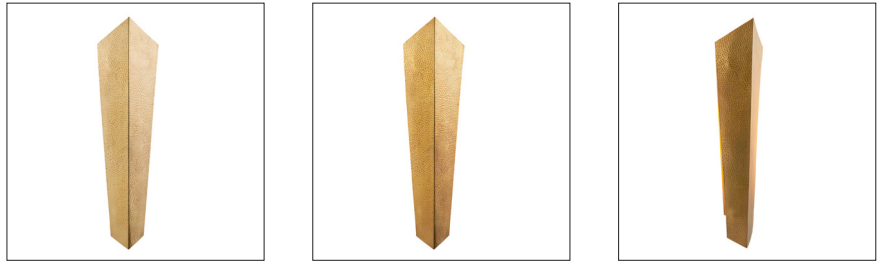

ARTERIOS

SALVADORO SCONCE

44797
H: 29 IN, W: 8 IN, D: 4.5 IN
Antique Brass
Contract Suitable As Is

Our oversized Salvador sconce delivers on first impressions. The imposing torchiere is designed in a classic angular shield shape crafted in aluminum, finished in antique brass. Finish will vary. Damp-rated, although limited covered outdoor areas may affect finish.

APPEARANCE

Material	Aluminum
Finish	Antique Brass
Top Coat/Sealant	true

DIMENSIONS

Center Of Mount From Btm	9 IN
Backplate	H: 19.5 IN, W: 5 IN, D: 1 IN
Mount	H: 19 IN, W: 4.5 IN

WIRING

	UL,EU,SA
Rating	Damp
Cord	1.5 FT, Clear/Silver, SVT
Socket	3, Type B - E12
Maximum Watt	25
Voltage	110-120 V