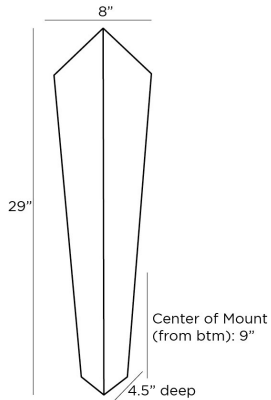

ARTERIOS

SALVADORO SCONCE

44797
H: 29 IN, W: 8 IN, D: 4.5 IN
Antique Brass
Contract Suitable As Is

Our oversized Salvador sconce delivers on first impressions. The imposing torchiere is designed in a classic angular shield shape crafted in aluminum, finished in antique brass. Finish will vary. Damp-rated, although limited covered outdoor areas may affect finish.

APPEARANCE

Material	Aluminum
Finish	Antique Brass
Top Coat/Sealant	true

DIMENSIONS

Center Of Mount From Btm	9 IN
Backplate	H: 19.5 IN, W: 5 IN, D: 1 IN
Mount	H: 19 IN, W: 4.5 IN

WIRING

	UL,EU,SA
Rating	Damp
Cord	1.5 FT, Clear/Silver, SVT
Socket	3, Type B - E12
Maximum Watt	25
Voltage	110-120 V

CERTIFICATIONS

Certifications	Mexico Australia, European Union, United Arab Emirates, United States, Canada
----------------	--

COMPLIANCY

UL/ETL	Yes
CB	Yes
RoHS	true

SHIPPING

Product Weight	7 LBS
Gross Weight 1	11 LBS
Shipping Box 1	H: 31 IN, L: 9 IN, W: 8 IN