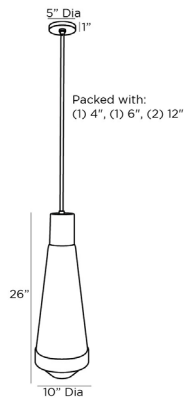

ARTERIOS

SHREVEPORT PENDANT

41068
H: 31 IN, Dia: 10.00 IN
Natural Rattan, White Linen
Contract Suitable As Is

Clean and contemporary, the Shreveport pendant is a texture-rich addition to a minimalist interior. The elongated, teardrop pendant is composed of crisp white linen, banded top and bottom in natural raffia. The piece is finished with a canopy and pipes in antique brass steel. Finish will vary. Damp-rated, although limited covered outdoor areas may affect finish.

APPEARANCE

Material	Linen, Raffia, Steel
Finish	Antique Brass, Natural, White
Finish Will Vary	true
Top Coat/Sealant	false

DIMENSIONS

Pendant	H: 26 IN, Dia: 10.00 IN
Minimum Hanging Height	31 IN
Maximum Hanging Height	61 IN
Canopy	H: 11 IN, Dia: 5.00 IN

COMPLIANCY

UL/ETL	Yes
CB	Yes
RoHS	true

SHIPPING

Product Weight	3.42 LBS
Gross Weight 1	8 LBS
Gross Weight 2	10 LBS
Shipping Box 1	H: 10.4 IN, L: 10.4 IN, W: 31.1 IN
Shipping Box 2	H: 12 IN, L: 5 IN, W: 5 IN

REPLACEMENT PARTS

Replacement Part 1	PIPE-504
Replacement Part 1 Dim	(1) 4", (1) 6", (1) 12"
Replacement Part 2	CANOPY-654
Replacement Part 2 Dim	1" x 6"

CONTRACT

Contract Suitable	true
-------------------	------