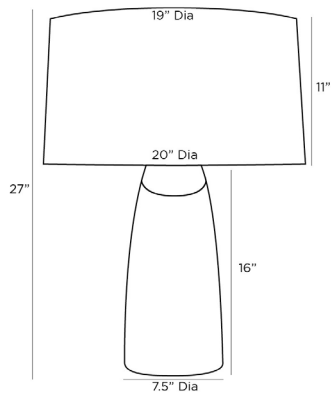

## PACIFICA LAMP

11075-486  
H: 27 IN, Dia: 20.00 IN  
Ice Reactive Porcelain  
Contract Suitable As Is

With seaside vibes, the ceramic Pacifica lamp, in an ice reactive glaze, is designed with a jar-style body, detailed in a wave-like texture. The hand-made vessel is accented with an antique brass sphere finial and a white linen drum shade lined in white cotton. Finish will vary.

### APPEARANCE

Material	Cotton, Linen, Porcelain, Steel
Finish	Antique Brass, Ice Reactive, White
Finish Will Vary	true
Top Coat/Sealant	false
Finial Description	Antique Brass Sphere
Finial Dimension	1" Sphere

### DIMENSIONS

Shade	Top: 19.00 IN, Dia: 20.00 IN, Side: 11 IN
Body	H: 16 IN, Dia: 7.50 IN
Neck	H: 1 IN, Dia: 1.00 IN
Foot Print	Dia: 7.50 IN
Harp	9" Brass IN