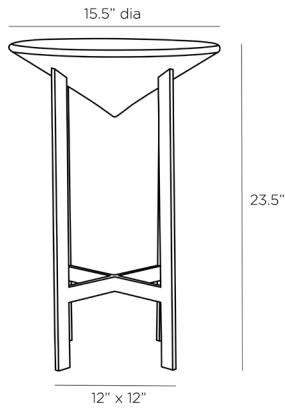

ARTERIOS

NOEL ACCENT TABLE

9252
H: 23.5 IN, Dia: 15.50 IN
Bronze

The sculptural silhouette of this side table brings together art and form. The architectural form features a top crafted from ricestone in an ivory finish and a base constructed of steel in a bronze finish. An x-beam base corresponds with the nabla-shaped top to further play up the architectural elements. Ricestone will vary.

APPEARANCE

Material	Ricestone, Steel
Material Type	Composite
Finish	Bronze, Ivory
Finish Will Vary	true
Top Coat/Sealant	false

DIMENSIONS

Foot Print	18 IN
Table Top	W: 12 IN, D: 12 IN
Clearance	H: 6 IN, Dia: 15.50 IN
	5"

SHIPPING

Product Weight	33.73 LBS
Gross Weight 1	40.12 LBS
Shipping Box 1	H: 19.88 IN, L: 19.88 IN, W: 28.13 IN

CONTRACT

Contract Suitable	false
-------------------	-------