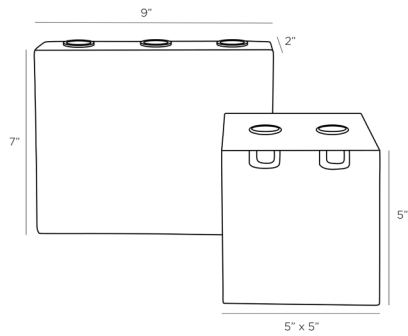

ARTERIOS

MOXIE CANDLEHOLDERS SET OF 2

9224

Clear and Bronze
Contract Suitable As Is

Minimalist in style, rich in materials, this candleholder set is quite an eye-catcher. Clean geometric forms pair in contrast of solid and clear. One is crafted from bronzed steel, fitted with three taper candleholders in antiqued brass finished steel. The second holds two tapers, resting in clear crystal.

APPEARANCE

Material	Crystal, Steel
Finish	Antique Brass, Bronze, Clear
Top Coat/Sealant	false

DIMENSIONS

Foot Print Small	W: 5, D: 5
Foot Print Large	W: 9, D: 2

SHIPPING

Product Weight	17.41 LBS
Gross Weight 1	18.3 LBS
Shipping Box 1	H: 10.63 IN, L: 9.88 IN, W: 11.88 IN

CONTRACT

Contract Suitable	true