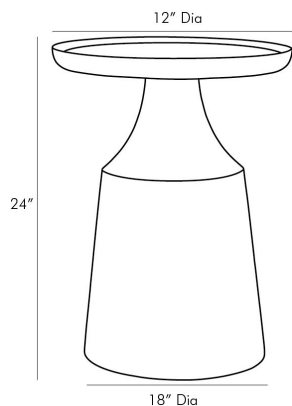

## TURIN END TABLE

5723  
H: 24 IN, Dia: 18.00 IN  
Spa  
Contract Suitable As Is

Contemporary and modern design elements take shape in our Turin Side Table. A round top framed by a thick rim rests atop an exaggerated bell-shaped base, drawing attention to the sculptural aspect of the unique construction of the lacquer table in a fresh spa finish. Artistic in form and functional by design, this table showcases as an architectural element.

### DIMENSIONS

Foot Print	Dia: 12.00 IN
Table Top	H: 1.5 IN

### SHIPPING

Product Weight	28.5 LBS
Gross Weight 1	36 LBS
Shipping Box 1	H: 29 IN, L: 23 IN, W: 23 IN