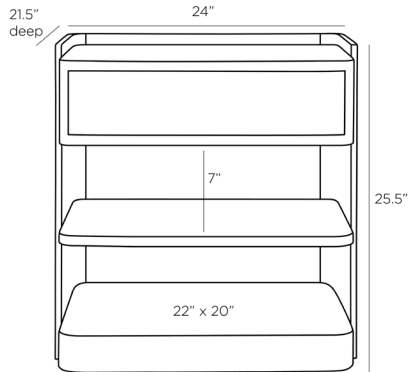

## MEDICI SIDE TABLE

5720  
H: 25.5 IN, W: 24 IN, D: 21.5 IN  
Chateau Gray  
Contract Suitable As Is

Rich materials come together in this moderne aesthetic of the Morgan. Crafted from ofram veneer in a chateau gray finish supported by a charcoal lacquer cuff-style wrap. A press-to-open top drawer and two shelves for storage. Finish will vary.

### DIMENSIONS

Foot Print	W: 24 IN, D: 21.5 IN
Drawer Exterior	H: 5, W: 21.5, D: 1
Drawer Interior	H: 3 IN, W: 19 IN, D: 15 IN
Shelf Clearance	7 IN