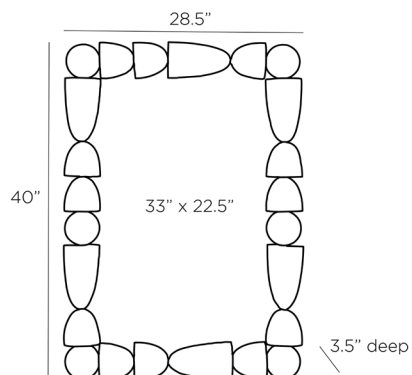

ARTERIO RS

MONTEGO MIRROR

4680

H: 40 IN, W: 28.5 IN, D: 3.5 IN

Ebony, Gray Wash

Contract Suitable As Is

Inspired by totemic structures, this unique concept utilizes geometric forms to create a modern and stunning frame. Varying forms of oak wood and iron in tones of gray wash, ebony, and bronze finishes, on each shape bring the mirror to life. Security cleat hanging hardware allows this mirror to hang vertically or horizontally. Finish will vary.

APPEARANCE

Material	Iron, Mirror, Oak Wood
Material Type	
Finish	Bronze, Ebony, Gray Wash, Plain
Finish Will Vary	true
Top Coat/Sealant	true

DIMENSIONS

Mirror Size	H: 33 IN, W: 22.5 IN
-------------	----------------------

SHIPPING

Shipping Requirements	TruckShip
Product Weight	46.96 LBS
Gross Weight 1	56.88 LBS
Shipping Box 1	H: 42.52 IN, L: 31.5 IN, W: 5.91 IN

ADDITIONAL INFO

Hanger Position	Vertical & Horizontal
Hanger Type	Security Cleat
Hanger Size	18"