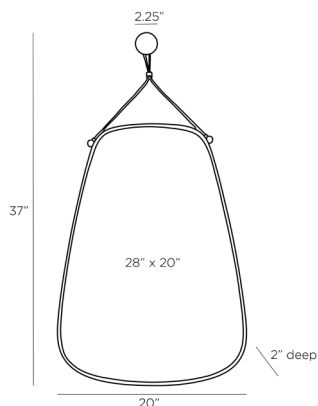

ARTERIOS

NORISSA MIRROR

4678
H: 37 IN, W: 20 IN, D: 2 IN
Antique Brass
Contract Suitable As Is

Gaze upon the sophistication of this unique wall mirror. The mirror itself is framed in warm, antique brass-finished iron, with a black leather loop that appears to be suspending the mirror — mounted with a security cleat. While the strap is a decorative element, it can be adjusted by a sliding cuff, so you can choose the length. Security cleat hanging hardware allows this mirror to hang vertically. Leather and finish will vary.

APPEARANCE

Material	Iron, Leather, Mirror
Finish	Antique Brass, Black, Plain
Finish Will Vary	true
Top Coat/Sealant	true

DIMENSIONS

Mirror Size	H: 28 IN, W: 20 IN
-------------	--------------------

SHIPPING

Shipping Requirements	TruckShip
Product Weight	22.75 LBS
Gross Weight 1	27.56 LBS
Shipping Box 1	H: 31.5 IN, L: 23.62 IN, W: 5.91 IN

ADDITIONAL INFO

Hanger Position	Vertical Only
Hanger Type	Security Cleat
Hanger Size	6"