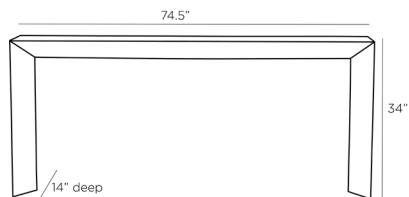

ARTERIOS

ORMANDO CONSOLE

4661

H: 34 IN, W: 78.5 IN, D: 14 IN

Ebony

Contract Recommendations: Adding a lacquer coating provides additional protection

Rustic and modern, the Ormando Console makes a bold statement. Architectural and geometric, the ebony finish over wire-brushed oak brings a dramatic element to a space. The angular form reveals a design that tapers from the outside in. Finish will vary.

APPEARANCE

Material	Oak Wood
Material Type	
Finish	Ebony
Finish Will Vary	true
Top Coat/Sealant	true

DIMENSIONS

Foot Print	W: 78.5 IN, D: 14 IN
Clearance	29.5"
Diagonal Dimension	37" IN

SHIPPING

Shipping Requirements	TruckShip
Product Weight	80.9 LBS
Gross Weight 1	88.18 LBS
Shipping Box 1	H: 38 IN, L: 81 IN, W: 16.5 IN