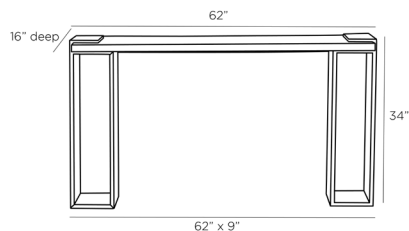

ARTERIO RS

ORSEN CONSOLE

4660

H: 34 IN, W: 62 IN, D: 16 IN

Antique Brass

Contract Recommendations: Adding a lacquer coating provides additional protection

Architectural and minimal, the Orsen console exhibits is rooted in elements of industrial-inspired design. An ebony finished oak wood top showcases a bold and sculptural silhouette. The legs clamp over the tabletop's edges clad in antique brass for a highlighted accent. Wood and clad finish will vary.

| | |
|--------------------|--------------------|
| Foot Print | W: 62 IN, D: 9 IN |
| Leg | W: 9, D: 9 |
| Table Top | W: 60 IN, D: 16 IN |
| Clearance | 32" |
| Diagonal Dimension | 37.5" IN |

SHIPPING