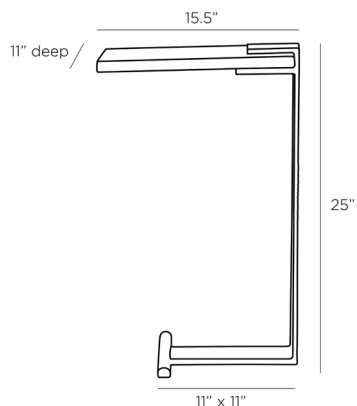

ARTERIOS

MCCLAIN ACCENT TABLE

4649
H: 25 IN, W: 15.5 IN, D: 11 IN
Bronze

The classic c-shape of the McClain is forged in industrial style. A minimalist profile of a white marble slab clipped into a bronze, etched iron frame. Large chattered detailing on the iron frame delivers plenty of visual and tactile texture. Size scaled to overhang the arm of a sofa or chair. Marble will vary.

APPEARANCE

Material	Iron, Marble
Material Type	Etched
Finish	Bronze, White
Finish Will Vary	true
Top Coat/Sealant	true

DIMENSIONS

Foot Print	W: 11 IN, D: 11 IN
Table Top	H: 1 IN, W: 15 IN, D: 9.5 IN
Clearance	24"
Diagonal Dimension	29.5" IN

SHIPPING

Product Weight	32.63 LBS
Gross Weight 1	43 LBS
Shipping Box 1	H: 32.5 IN, L: 13.5 IN, W: 14.5 IN

CONTRACT

Contract Suitable	false
-------------------	-------