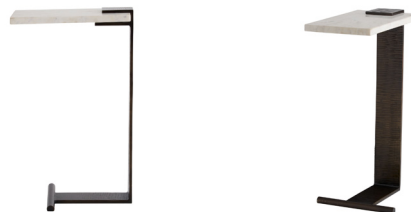

ARTERIOS

MCCLAIN ACCENT TABLE

4649
H: 25 IN, W: 15.5 IN, D: 11 IN
Bronze

The classic c-shape of the McClain is forged in industrial style. A minimalist profile of a white marble slab clipped into a bronze, etched iron frame. Large chattered detailing on the iron frame delivers plenty of visual and tactile texture. Size scaled to overhang the arm of a sofa or chair. Marble will vary.

APPEARANCE

Material	Iron, Marble
Material Type	Etched
Finish	Bronze, White
Finish Will Vary	true
Top Coat/Sealant	true

DIMENSIONS

Foot Print	W: 11 IN, D: 11 IN
Table Top	H: 1 IN, W: 15 IN, D: 9.5 IN
Clearance	24"
Diagonal Dimension	29.5" IN