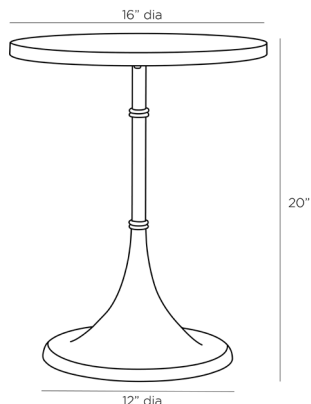

## IRVING ACCENT TABLE

4648

H: 20 IN, Dia: 16.00 IN

Vintage Brass

Contract Recommendations: Natural stone requires periodic sealing

Refined simplicity describes the design of the Irving. A solid marble top sits on a sleek and slender frame, which seamlessly flows into a trumpet-shaped base and is accented with circular details. The vintage brass finish gives a more distinguished look to the base delivering a complementary contrast to the white marble top. Marble will vary.

### DIMENSIONS

Foot Print	Dia: 12.00 IN
Table Top	Dia: 16.00 IN
Clearance	19"
Diagonal Dimension	25.5" IN