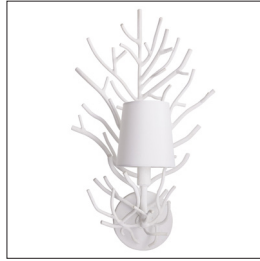

ARTERIO RS

CORAL TWIG SCONCE

CELERIE KEMBLE

DC42014-189
 H: 20 IN, W: 12 IN, D: 7.5 IN
 White Gesso
 Contract Suitable As Is

Branches of coral are sculpted from metal and given a white gesso finish. Topped with an off-white microfiber shade. Damp-rated, although limited covered outdoor areas may affect finish. Finish will vary.

APPEARANCE

Material Iron, Microfiber
 Finish Off-White, White Gesso
 Finish Will Vary true
 Top Coat/Sealant true

DIMENSIONS

Center Of Mount From Btm 2.5 IN
 Shade Top: 3.50 IN, Dia: 4.50 IN, Side: 5 IN
 Backplate Dia: 5.00 IN, D: 1 IN