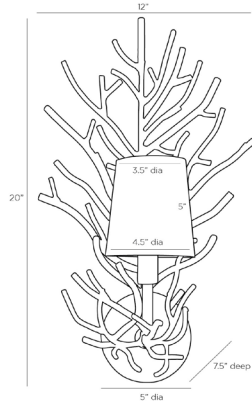

ARTERIO RS

CORAL TWIG SCONCE

CELERIE KEMBLE

DC42014-189
 H: 20 IN, W: 12 IN, D: 7.5 IN
 White Gesso
 Contract Suitable As Is

Branches of coral are sculpted from metal and given a white gesso finish. Topped with an off-white microfiber shade. Damp-rated, although limited covered outdoor areas may affect finish. Finish will vary.

APPEARANCE

Material Iron, Microfiber
 Finish Off-White, White Gesso
 Finish Will Vary true
 Top Coat/Sealant true

DIMENSIONS

Center Of Mount From Btm 2.5 IN
 Shade Top: 3.50 IN, Dia: 4.50 IN, Side: 5 IN
 Backplate Dia: 5.00 IN, D: 1 IN

WIRING

UL,EU,SA
 Rating Damp
 Certification Note
 Cord 1 FT, Clear/Silver, SVT
 Socket 1, Type B - E12
 Maximum Watt 40
 Voltage 110-120 V

CERTIFICATIONS

Certifications Mexico
 United States, Canada

COMPLIANCY

UL/ETL Yes
 RoHS true

SHIPPING

Product Weight 5 LBS
 Gross Weight 1 6 LBS
 Gross Weight 2 1.5 LBS
 Shipping Box 1 H: 28 IN, L: 28 IN, W: 16 IN
 Shipping Box 2 H: 7 IN, L: 6.5 IN, W: 6.5 IN

ADDITIONAL INFO