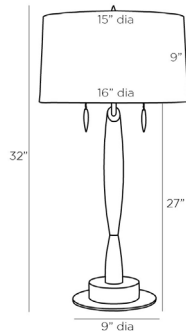

## DANSEUSE LAMP

RAY BOOTH

DB49021-911

H: 32 IN, Dia: 16.00 IN

Black Resin, Bronze, Brown Wood

Contract Suitable As Is

The Danseuse Table Lamp is an elegant and unique figural expression. Constructed of resin offered in both a white or black finish, its beautiful feminine form is a lovely accent to any interior. The resin body sits on a brown walnut wood and a steel antique brass base. Topped with a white linen shade.

### APPEARANCE

Material	Linen, Resin, Steel, Walnut Wood
Material Type	
Finish	Black, Bronze, Brown, White
Top Coat/Sealant	true
Finial Description	Matching metal
Finial Dimension	2" x 1"

### DIMENSIONS

Shade	5,50
Shade	Top: 15.00 IN, Dia: 16.00 IN, Side: 9 IN
Body	H: 27 IN
Base	H: 0.25 IN, Dia: 9.00 IN
Foot Print	Dia: 9.00 IN

### WIRING

	3C,AE,AU,EU,SA,UK,UL
Rating	Indoor Only
Tilt Test	10 Degrees - AU
Cord	10 FT, Back of Lamp Base, SPT-2, Taupe Fabric
Socket	2, Bronze, Type A - E26
Switch	At Socket, On/Off Pull Chain
Maximum Watt	60
Voltage	110-120 V