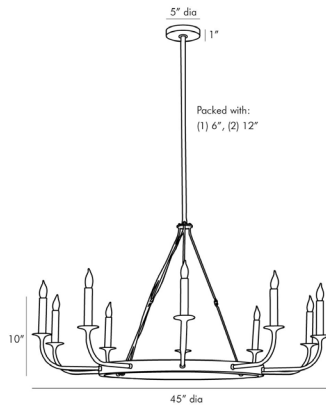

ARTERIOS

BERLIN CHANDELIER

89637
 H: 26 IN, Dia: 45.00 IN
 Antique Brass
 Contract Suitable As Is

red by our Breck Chandelier we created the Berlin in a more traditional manner. A classic concentric silhouette shapes the steel structure which elegantly displays ten candlestick-style arms that curve upwards in a uniformed fashion. An antique brass finish provides additional shine to a space especially when in use. We see this illuminant as a foundation piece for traditional and modern decor schemes. Damp-rated, although limited covered outdoor conditions may affect finish.

APPEARANCE

Material	Steel
Finish	Antique Brass
Top Coat/Sealant	true
Link	Welded

DIMENSIONS

Chandelier	H: 10 IN, Dia: 45.00 IN
Minimum Hanging Height	26 IN
Maximum Hanging Height	56 IN
Canopy	H: 1 IN, Dia: 5.00 IN

WIRING

	UL,EU,SA
Rating	Damp
Certification Note	CANNOT BE REWIRED FOR INTL USE.
Cord	10 FT, Clear/Silver, SVT
Socket	10, Type B=-E12 Other
Photographed Bulb	Frosted Straight Tip Candelabra Bulb
Maximum Watt	40
Voltage	110-120 V