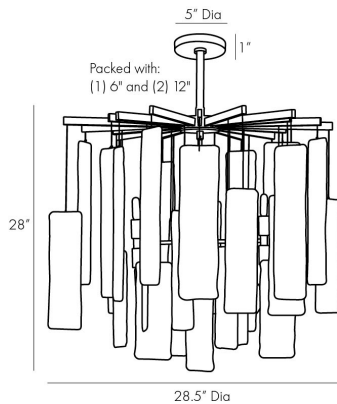

ARTERIOS

HARRIET CHANDELIER

89480

H: 36 IN, Dia: 28.50 IN

Antique Brass, Frosted Glass

Contract Suitable As Is

The Harriet boasts a look that is overtly organic while remaining completely contemporary. A sleek and slender antique brass steel foundation presents frosted glass plates that hang in a tiered fashion, each gently obscuring and filtering the light from eight brilliant bulbs. This detail adds a touch of whimsy to the Harriet's modern form. We envision this piece spotlighting a modish dining table or kitchen island. Finish will vary. Additional pipe available (PIPE-222). Damp rated, though limited outdoor conditions may affect finish. Damp-rated, although limited covered outdoor areas may affect finish.

APPEARANCE

Material	Glass, Steel
Finish	Antique Brass
Finish Will Vary	true
Top Coat/Sealant	false

DIMENSIONS

Chandelier	H: 28 IN, Dia: 28.50 IN
Minimum Hanging Height	36 IN
Maximum Hanging Height	60 IN
Canopy	H: 1 IN, Dia: 5.00 IN

WIRING

	UL,EU,SA
Rating	Damp
Cord	10 FT, Clear/Silver, SVT
Socket	8, Type B - E12
Maximum Watt	60
Voltage	110-120 V

CERTIFICATIONS

Certifications	Mexico Australia, European Union, United Arab Emirates, United States, Canada
----------------	----------------------------------------------------------------------------------

COMPLIANCY

UL/ETL	Yes
CB	Yes
RoHS	true

SHIPPING

Product Weight	46.75 LBS
Gross Weight 1	54.46 LBS
Shipping Box 1	H: 30.3 IN, L: 27.2 IN, W: 11.5 IN

REPLACEMENT PARTS

Replacement Part 1	PIPE-222
Replacement Part 1 Dim	Ext Pipe
Replacement Part 2	CANOPY-512
Replacement Part 2 Dim	1" x 5"