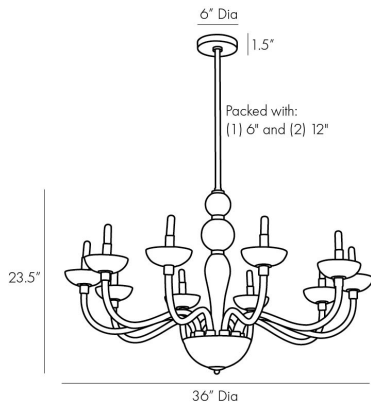

ARTERIOS

GUSTAVO CHANDELIER

89479

H: 25 IN, Dia: 36.00 IN

Smoke Luster Glass, Antique Brass

Contract Suitable As Is

The Gustavo grandly reimagines the traditional brass chandelier shape in a new material—glass. A sleek antique brass pipe presents an all-glass construction, hand-blown by glassmakers who captured the artistry of vintage Italian Murano glass. A smokey luster hue finish gives it a moody quality that is further enhanced by its 10-light setup. This balance between classic style and modern design allows the Gustavo chandelier to function in various settings. Additional pipe available (PIPE-203). Damp rated, though limited outdoor conditions may affect finish. Damp-rated, although limited covered outdoor areas may affect finish.

APPEARANCE

Material	Glass, Steel
Finish	Antique Brass, Smoke Luster
Top Coat/Sealant	false

DIMENSIONS

Chandelier	H: 23.5 IN, Dia: 36.00 IN
Minimum Hanging Height	25 IN
Maximum Hanging Height	55 IN
Canopy	H: 1 IN, Dia: 6.00 IN

WIRING

	UL,EU,SA
Rating	Damp
Cord	10 FT, Clear/Silver, SVT
Socket	10, Type B - E12
Photographed Bulb	Small Clear Tubular Bulb
Maximum Watt	60
Voltage	110-120 V

CERTIFICATIONS

Certifications	Mexico Australia, European Union, United Arab Emirates, United States, Canada
----------------	--

COMPLIANCY

UL/ETL	Yes
CB	Yes
RoHS	true

SHIPPING

Shipping Requirements	TruckShip
Product Weight	19.62 LBS
Gross Weight 1	23.53 LBS
Shipping Box 1	H: 20 IN, L: 11.2 IN, W: 26 IN

REPLACEMENT PARTS

Replacement Part 1	PIPE-203
Replacement Part 1 Dim	Ext Pipe (1) 6" & (1) 12"
Replacement Part 2	CANOPY-248
Replacement Part 2 Dim	1" x 5"