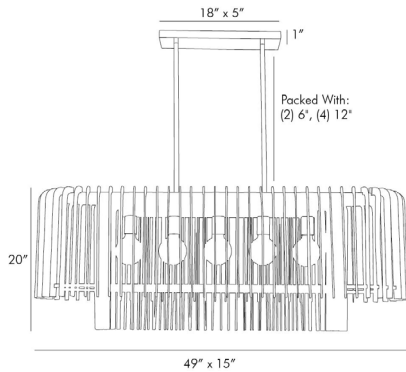

ARTERIOS

VALENCIA CHANDELIER

89334

H: 22 IN, W: 49 IN, D: 15 IN

Antique Brass, Dark Walnut Stained Wood
Contract Suitable As Is

A masterclass in understated beauty, the Valencia Chandelier makes a statement in any space. Two layers of wooden slats in a dark walnut finish are tiered over five glass globes, beckoning the eye with the brilliance it possesses. Hand-cut pieces of wood are slatted into grooves along the frame, each angled to create streaming rays of light. The antique brass hardware acts as a functional accent to this refined rustic light source. finish will vary. Additional pipe available (PIPE-414).

APPEARANCE

Material	Marine plywood, Steel
Finish	Antique Brass, Dark Walnut
Finish Will Vary	true
Top Coat/Sealant	false
Link	Welded

DIMENSIONS

Chandelier	H: 20 IN, W: 49 IN, D: 15 IN
Minimum Hanging Height	22 IN
Maximum Hanging Height	53 IN

WIRING

	UL,EU,SA
Rating	Indoor Only
Cord	10 FT, Clear/Silver, SVT
Socket	5, Type A- E26 Other
Maximum Watt	60
Voltage	110-120 V

CERTIFICATIONS

	Mexico
Certifications	European Union, United Arab Emirates, United States, Canada

COMPLIANCY

UL/ETL	Yes
CB	Yes
RoHS	true

SHIPPING

Shipping Requirements	TruckShip
Product Weight	20.5 LBS
Gross Weight 1	49.5 LBS
Shipping Box 1	H: 56 IN, L: 32 IN, W: 24 IN

REPLACEMENT PARTS

Replacement Part 1	PIPE-414
Replacement Part 1 Dim	(1) 6" and (1) 12"
Replacement Part 2	CANOPY-378